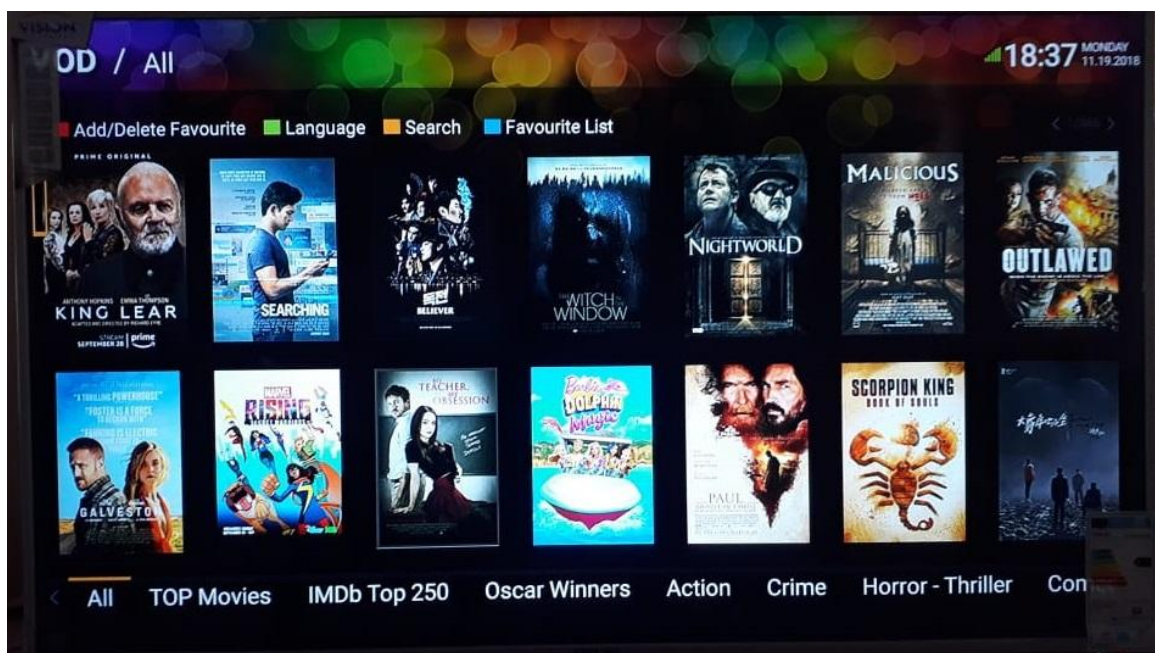

نأتي الان مع طريقة تنصيب التطبيقات

للاشارة فقط نسخة **ANDROID** مفتوحة أي يمكنك تنصيب أي تطبيق